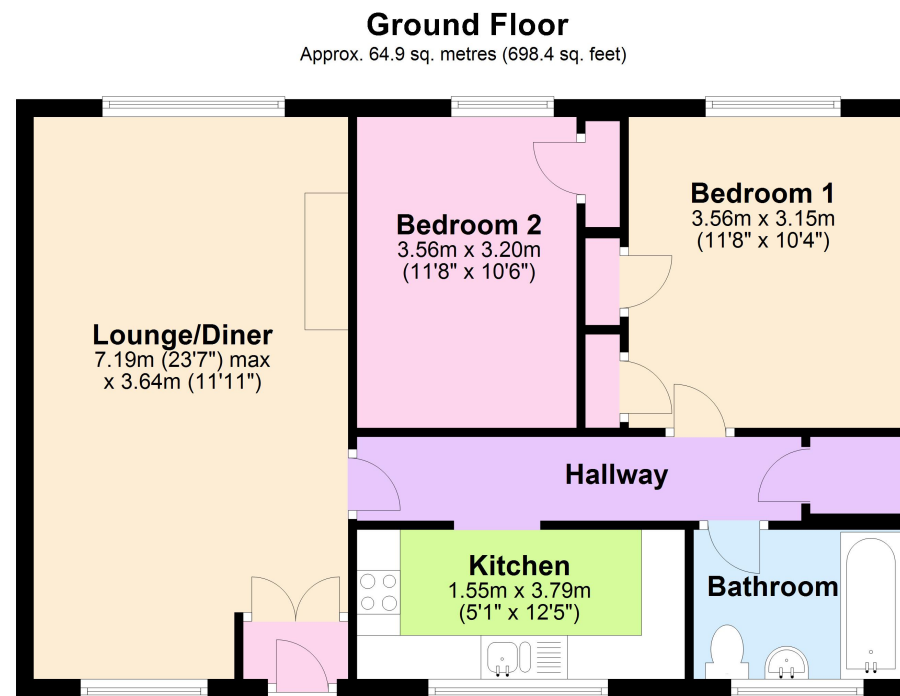

Castles

LEGGFIELD TERRACE
Warners End, Hemel Hempstead HP1 2LL

LEGGFIELD TERRACE

Warners End, Hemel Hempstead HP1 2LL

Tenure: Leasehold
Council Tax Band: B
EPC Rating: C

£250,000

(Leasehold)

This delightful First Floor Maisonette property boasts two well-proportioned Bedrooms, perfect for a small family or professionals seeking a comfortable living space. The Maisonette offers a range of desirable features, including access to Communal Gardens where you can relax and enjoy the tranquility of the surroundings. Resident parking is also available, ensuring convenience for those with vehicles.

Tenure	92 years lease
Service Charge	Between £150 - £450 per Year
Ground Rent	£10.00 per year

Total area: approx. 64.9 sq. metres (698.4 sq. feet)

This floorplan is not to scale. It's for guidance only and accuracy is not guaranteed.
Plan produced using PlanUp.