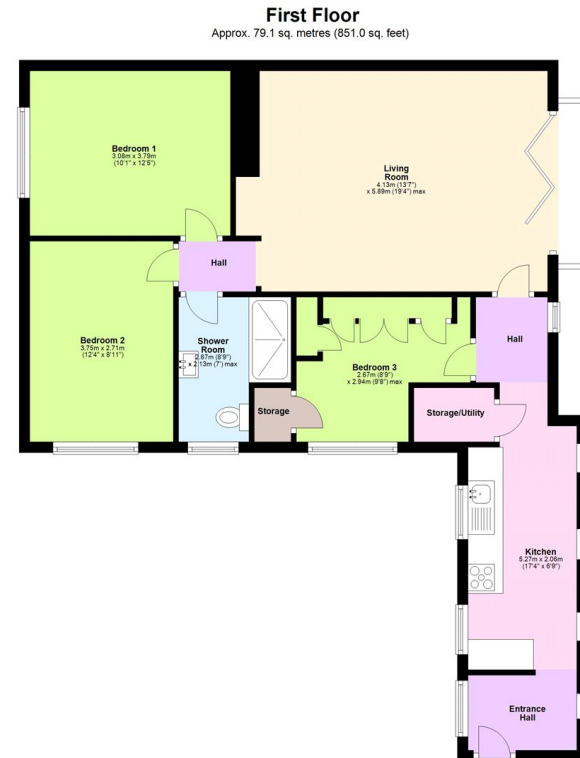

KNIGHTSBRIDGE WAY

Adeyfield, Hemel Hempstead HP2 5ER

£300,000
(Leasehold)

Introducing a modern and stylish First Floor Apartment located in the heart of Town. This inviting property boasts Three Bedrooms, offering ample space for a growing family or those in need of a home office.

As you step inside, you'll be greeted by a well-lit and spacious interior that exudes a peaceful ambiance throughout. The modern design elements create a welcoming atmosphere, making it the perfect place to unwind after a long day.

The property also features a charming Balcony with stunning views overlooking Keen Fields, offering a serene space to enjoy your morning coffee or relax in the afternoon sun. Residents will benefit from convenient parking facilities, ensuring that coming home is always hassle-free.

Tenure - 89 Years Lease
Ground Rent - £10.00 per year
Service Charge - £600.00 per year

Tenure: Leasehold
Council Tax Band: B
EPC Rating: C

Total area: approx. 79.1 sq. metres (851.0 sq. feet)

Please Note:

We have not tested any apparatus, fixtures, fittings or services. Interested parties must undertake their own investigation into the working order of these items.

All measurements are approximate and photographs provided are for guidance only.

Berkhamsted Office: 148 High Street, Berkhamsted, Hertfordshire HP4 3AT **Tel: 01442 865252**
Boxmoor Office: 33 St John's Road, Hemel Hempstead, Hertfordshire HP1 1QQ **Tel: 01442 233345**
Eaton Bray Office: 2a Wallace Drive, Eaton Bray, Dunstable LU6 2DF **Tel: 01525 220605**
Kings Langley Office: 1 High Street, Kings Langley, Hertfordshire WD4 8AB **Tel: 01923 936900**
Associated London Office: 121 Park Lane, Mayfair, London W1K 7QG **Tel: 020 7079 1595**

www.castlestateagents.co.uk

Castles